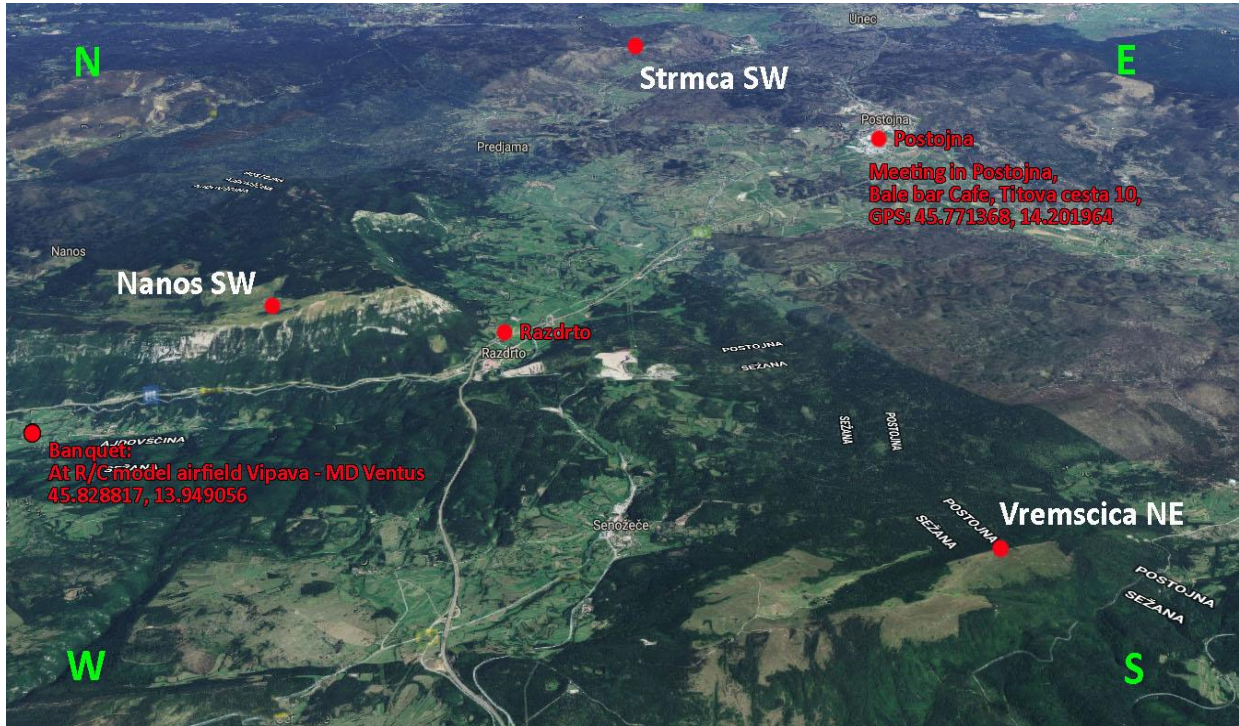

# Slovenia F3F Cup 2019 Contest maps and driving directions

- General map:

- Contest map Strmca SW (45.837578, 14.205610)

- Contest map Vremscica NE (45.688111, 14.062461)

- Contest map Nanos SW (45.783186, 14.035337)

## Driving directions and parking maps:

Strmca: GPS 45.837578, 14.205610 PARKING: <https://goo.gl/maps/fULFK6HjRPq>

Vremšćica: GPS 45.695184, 14.034523 PARKING: <https://goo.gl/maps/aJJwaakcQ4x>

+40 min walk. to : 45.688111, 14.062461

Nanos: GPS 45.783186, 14.035337 PARKING: <https://goo.gl/maps/L1Nm4ipv1RE2>

MD Ventus