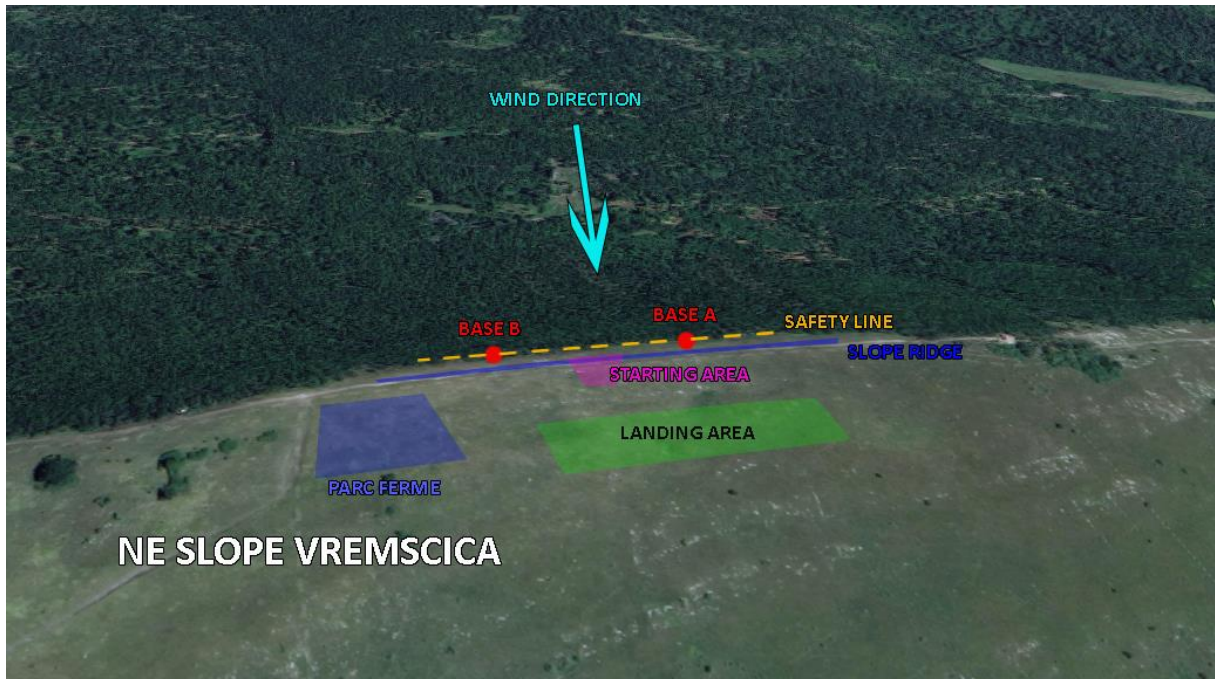

# Slovenia F3F Cup 2019 Contest maps and driving directions

- General map:

- Contest map Strmca SW (45.837578, 14.205610)

- Contest map Vremscica NE (45.688111, 14.062461)

- Contest map Nanos SW (45.783186, 14.035337)

## Driving directions and parking maps:

Strmca: GPS 45.837578, 14.205610 PARKING: <https://goo.gl/maps/fULFK6HjRPq>

Vremšćica: GPS 45.695184, 14.034523 PARKING: <https://goo.gl/maps/aJJwaakcQ4x>

+40 min walk. to : 45.688111, 14.062461

Nanos: GPS 45.783186, 14.035337 PARKING: <https://goo.gl/maps/L1Nm4ipv1RE2>

MD Ventus