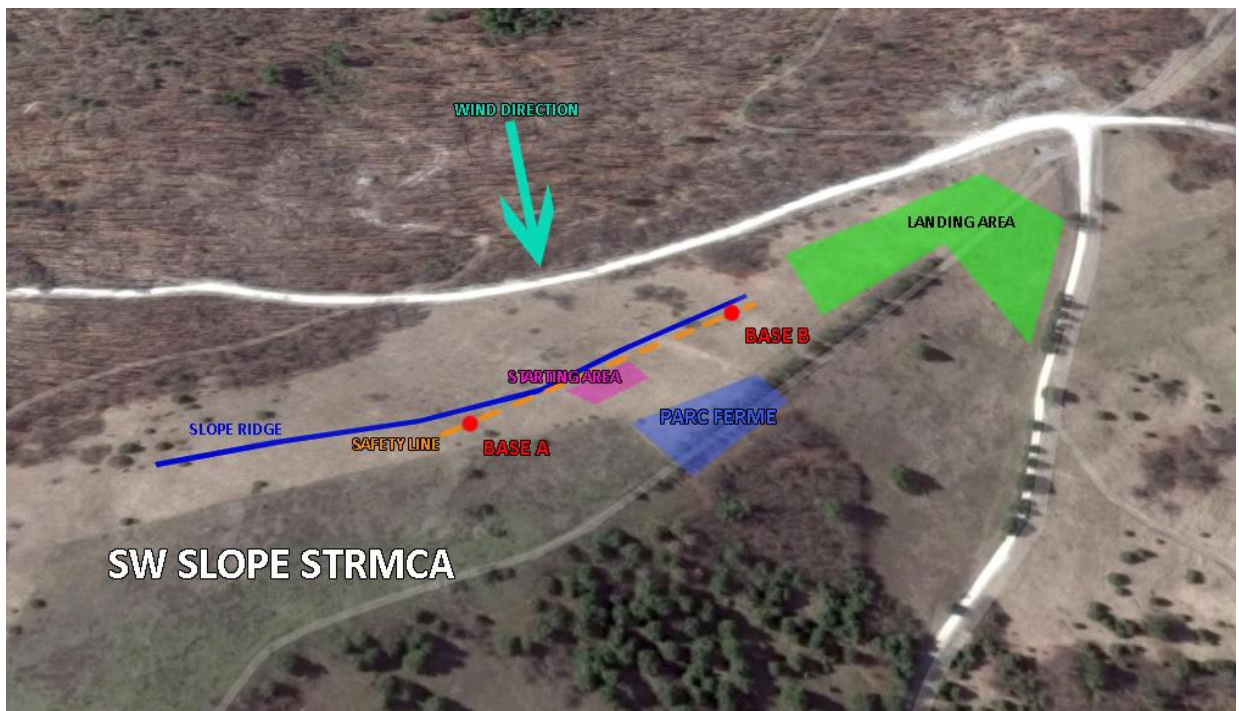

# Slovenia F3F Cup 2019 Contest maps and driving directions

- General map:

- Contest map Strmca SW (45.837578, 14.205610)

- Contest map Vremscica NE (45.688111, 14.062461)

- Contest map Nanos SW (45.783186, 14.035337)

## Driving directions and parking maps:

Strmca: GPS 45.837578, 14.205610 PARKING: <https://goo.gl/maps/fULFK6HjRPq>

Vremšćica: GPS 45.695184, 14.034523 PARKING: <https://goo.gl/maps/aJJwaakcQ4x>

+40 min walk. to : 45.688111, 14.062461

Nanos: GPS 45.783186, 14.035337 PARKING: <https://goo.gl/maps/L1Nm4ipv1RE2>

MD Ventus