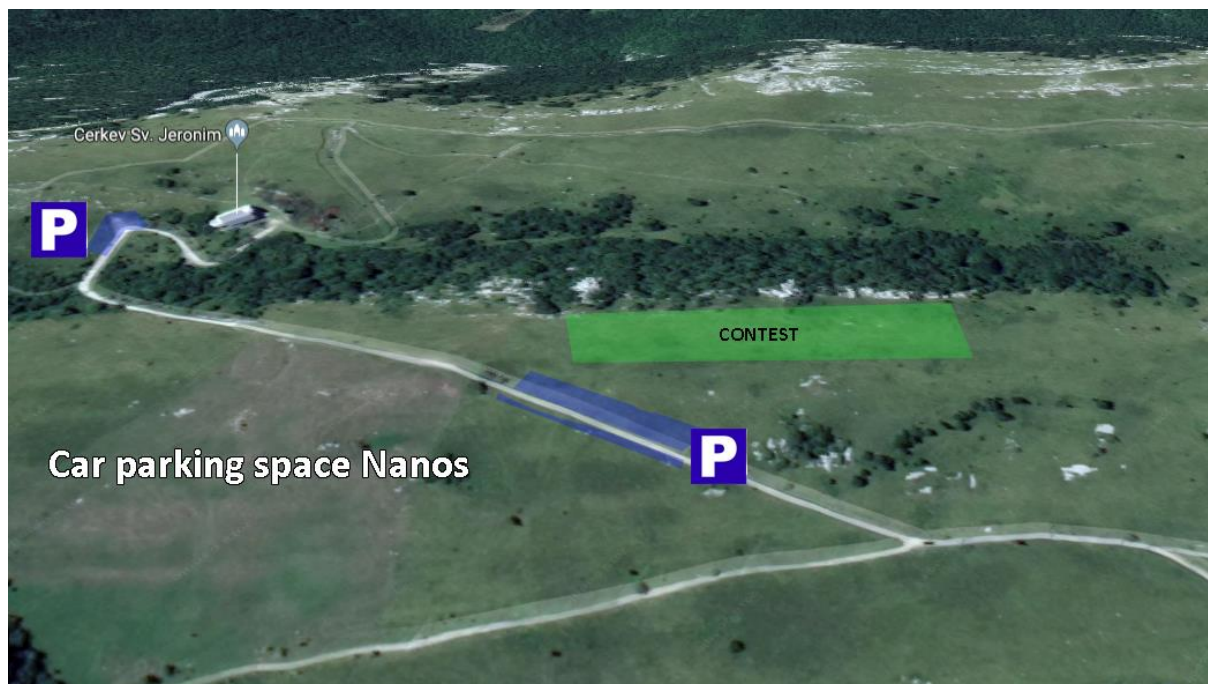

# Slovenia F3F Cup 2019 Contest maps and driving directions

- General map:

- Contest map Strmca SW (45.837578, 14.205610)

- Contest map Vremscica NE (45.688111, 14.062461)

- Contest map Nanos SW (45.783186, 14.035337)

## Driving directions and parking maps:

Strmca: GPS 45.837578, 14.205610 PARKING: <https://goo.gl/maps/fULFK6HjRPq>

Vremšćica: GPS 45.695184, 14.034523 PARKING: <https://goo.gl/maps/aJJwaakcQ4x>

+40 min walk. to : 45.688111, 14.062461

Nanos: GPS 45.783186, 14.035337 PARKING: <https://goo.gl/maps/L1Nm4ipv1RE2>

MD Ventus