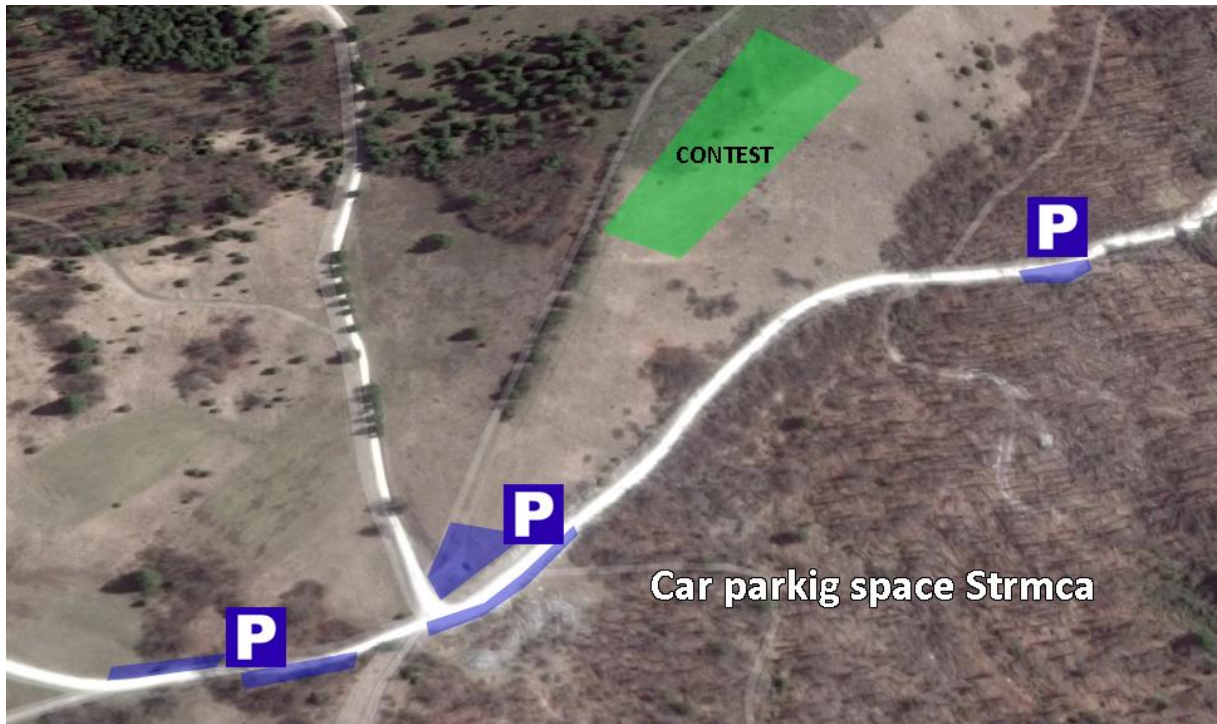

# Slovenia F3F Cup 2019 Contest maps and driving directions

- General map:

- Contest map Strmca SW (45.837578, 14.205610)

- Contest map Vremscica NE (45.688111, 14.062461)

- Contest map Nanos SW (45.783186, 14.035337)

## Driving directions and parking maps:

Strmca: GPS 45.837578, 14.205610 PARKING: <https://goo.gl/maps/fULFK6HjRPq>

Vremšćica: GPS 45.695184, 14.034523 PARKING: <https://goo.gl/maps/aJJwaakcQ4x>

+40 min walk. to : 45.688111, 14.062461

Nanos: GPS 45.783186, 14.035337 PARKING: <https://goo.gl/maps/L1Nm4ipv1RE2>

MD Ventus