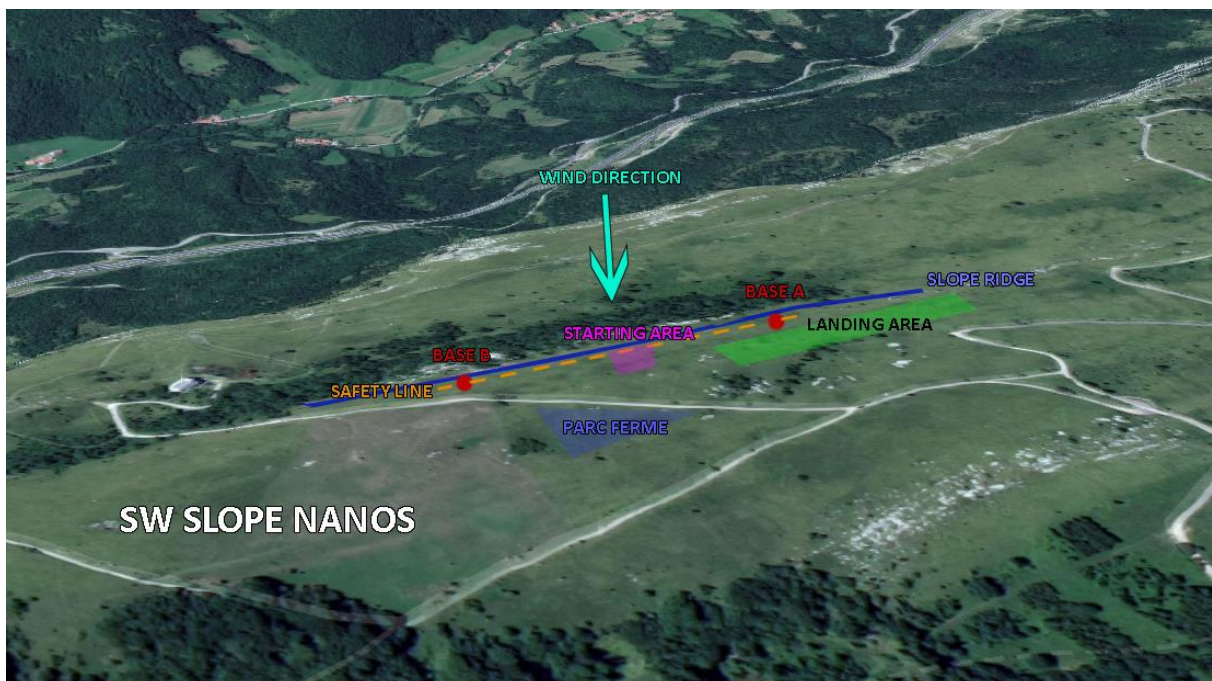

# Slovenia F3F Cup 2019 Contest maps and driving directions

- General map:

- Contest map Strmca SW (45.837578, 14.205610)

- Contest map Vremscica NE (45.688111, 14.062461)

- Contest map Nanos SW (45.783186, 14.035337)

## Driving directions and parking maps:

Strmca: GPS 45.837578, 14.205610 PARKING: <https://goo.gl/maps/fULFK6HjRPq>

Vremšćica: GPS 45.695184, 14.034523 PARKING: <https://goo.gl/maps/aJJwaakcQ4x>

+40 min walk. to : 45.688111, 14.062461

Nanos: GPS 45.783186, 14.035337 PARKING: <https://goo.gl/maps/L1Nm4ipv1RE2>

MD Ventus